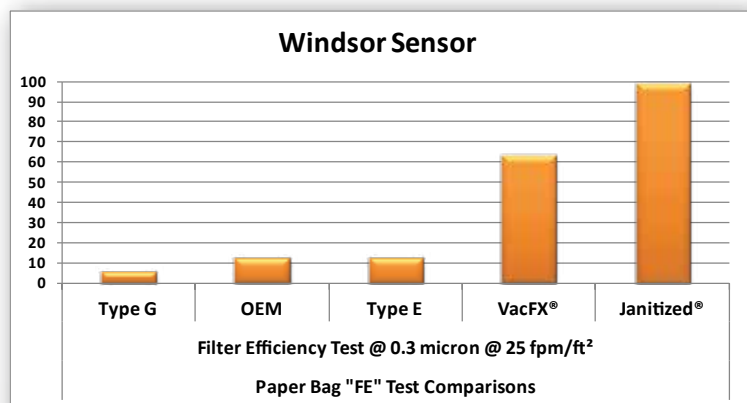

OEM #: 86000460, 2003

Also Fits these OEM Models:

Karcher/Tornado CW50 and CW100
Triple S Prosense II Vacuum

OEM #

6.906-907.0
86000460, 2003

- Micro-Filtration down to 0.3 microns
- Up to 40% increased airflow
- Up to 55% increased filter life
- Gold Seal Shipping Guarantee