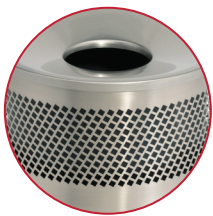

## OUTDOOR DECORATIVE PERFORATED METAL TRASH CANS

55 GALLON  
MTCPERF55

55 GALLON  
MTCPERFRM55

33 GALLON  
MTCPERF33

#### STAINLESS STEEL CONSTRUCTION

- Constructed of rust-resistant high-grade stainless steel
- Sleek look for professional appearance
- Clear coat finish creates a premium look that is fingerprint resistant

#### HDPE LID

- Stylish resin lid with UV inhibitors to help maintain the color over the life of the product (available on MTCPERFRM55)

### 33 GALLON PERFORATED METAL TRASH CAN

SIZE: 21.80" W x 34.73" H

MODEL#	COLOR
MTCRND3501	STAINLESS STEEL ●