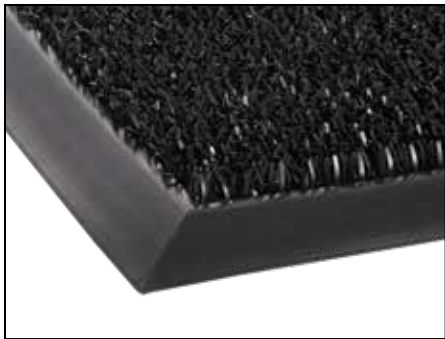

Commercial Clean Machine®
SCRAPER | PREMIUM ENTRANCE MAT

Marathon™
SCRAPER/WIPER | ENTRANCE MAT

Dust-Star™ w/ThermoGrip™
WIPER | ENTRANCE MAT

The matting essentials you need!

Keep your students safe and facilities clean

EDUCATION

Students don't normally think about how dirty or wet their shoes are when they walk from building to building. With a matting system in place, you can ensure that the entryways and interior of your school or university buildings look polished and clean.