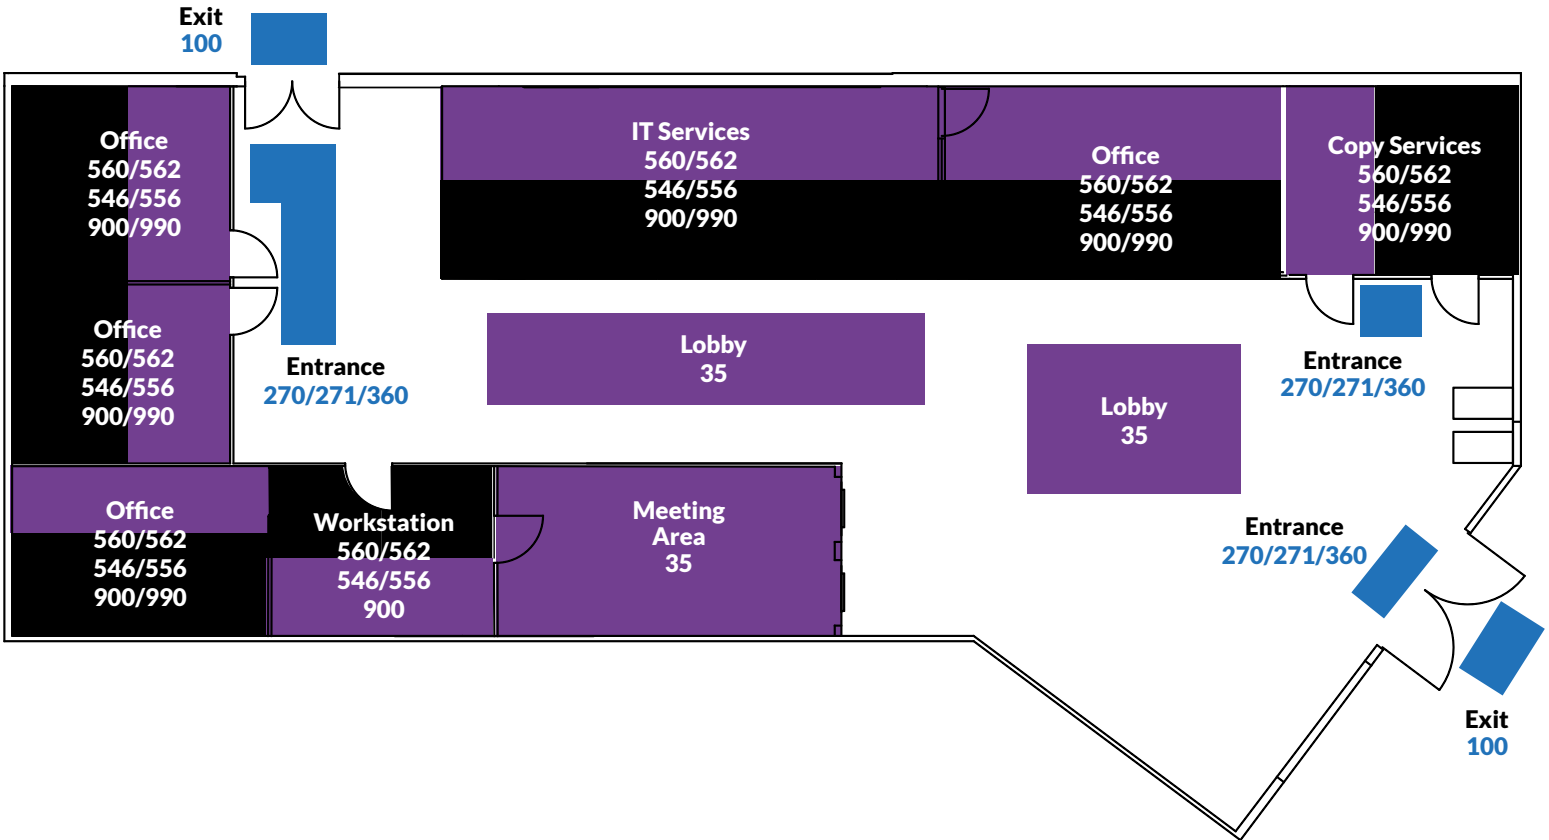

Suggested Office Matting Solutions

Entrance Mats

Mat-a Dor™
100 SCRAPER MAT
OUTDOOR - HEAVY TRAFFIC AREAS

EcoPlus™
270/271 SCRAPER /WIPER MAT
INDOOR -HEAVY TRAFFIC AREAS

Oxford™ w/ThermoGrip™
360 WIPER
INDOOR -HEAVY TRAFFIC AREAS

Specialty Mats

Stat-Zap® Carpet Top
900 SPECIALTY
INDOOR

HD Jet-Print
35 WIPER MAT
INDOOR -HIGH-TRAFFIC AREAS

Chair Mat
990 SPECIALTY
INDOOR

Ergonomic Mats

Wear-Bond™ Comfort-King
560/562 ANTI-FATIGUE
INDOOR - MEDIUM DRY SOLUTION

Workers-Delight™ Slate
546/556 DRY AREA
INDOOR - HEAVY-DUTY TRAFFIC AREAS

See www.CrownMats.com for additional product offerings