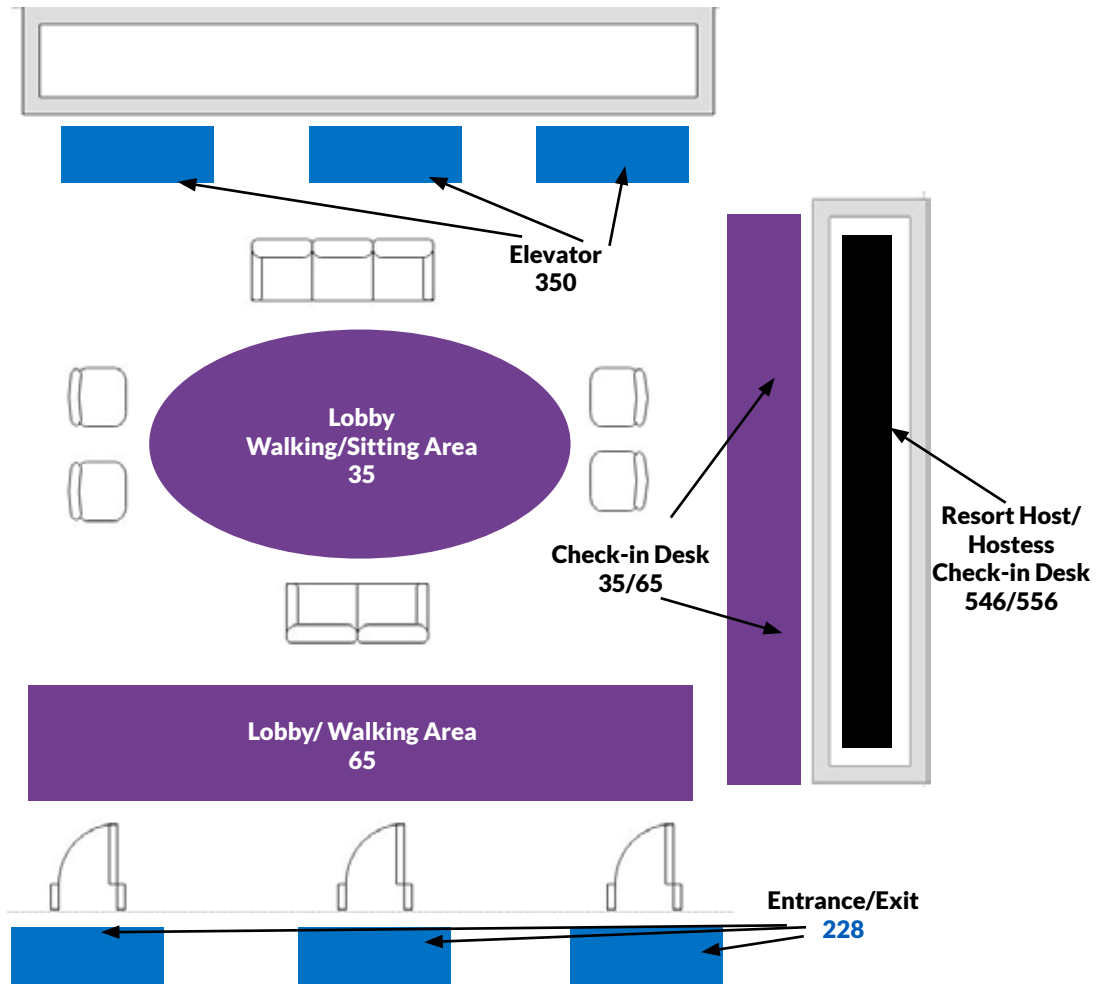

Suggested Resort Matting Solutions

Entrance Mats

Marathon™
228 WIPER/SCRAPER MAT
INDOOR - HEAVY TRAFFIC AREAS

Dust-Star™ w/ThermoGrip™
350 WIPER MAT
INDOOR - HEAVY-TRAFFIC AREAS

Sani-Tred™
667 WET AREA MAT
INDOOR - LIGHT TO MEDIUM DUTY AREAS

Ergonomic Mats

Workers-Delight™ Slate
546/556 DRY AREA
INDOOR - HEAVY TRAFFIC AREAS

Specialty Mats

HD Jet-Print™
35 WIPER MAT
INDOOR - HIGH-TRAFFIC AREAS

Super Berber Inlay
65 WIPER/SCRAPER MAT
INDOOR - HIGH-TRAFFIC AREAS

Food Service Mats

Safewalk-Light™
646 WET/OILY AREA MAT
INDOOR - LIGHT TO MEDIUM DUTY

Safewalk-Light™
645 WET AREA MAT
INDOOR - LIGHT TO MEDIUM DUTY

See www.CrownMats.com for additional product offerings