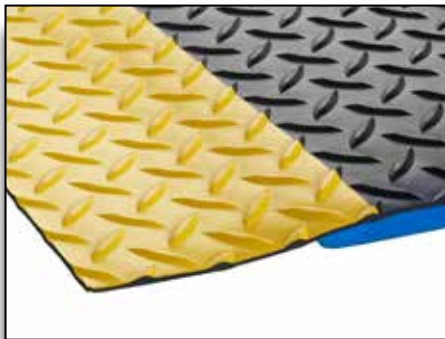

CROWN

MATTING TECHNOLOGIES

Worker's Delight™ Deck Plate
ANTI-FATIGUE | INDOOR DRY AREA

Worker's Delight™ Spark-Safe™
ANTI-FATIGUE | INDOOR DRY AREA

Ergo X-treme™
HEAVY-DUTY | OILY/ WET AREA

The matting essentials you need!