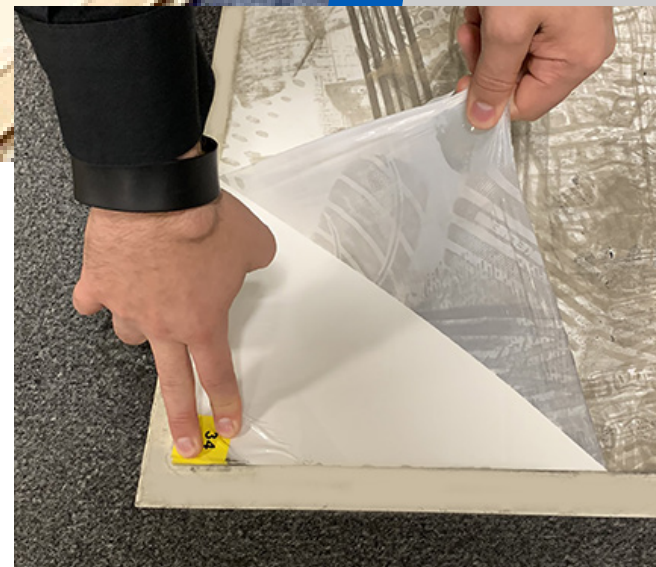

Take Control of Your Environment

Crown Walk-n-Clean™ #995

- Anti-Microbial Adhesive
- Capture 99% of all foot borne contaminants
- Easy to install/ remove

Single Tray - 31.5" x 25.5"

Double Tray - 31.5" x 51"

Refill - 30" x 24" (case of 4 replacement pads)

Colors: White or Gray

60 sheets per pad

CROWN

MATTING TECHNOLOGIES